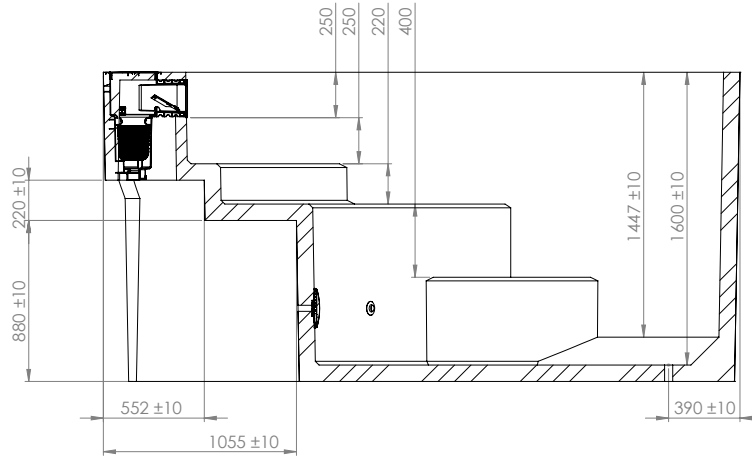

Arena

Highly engineered concrete pool shell

High performance ecoFINISH interior

Spa electrics multi-coloured LED light

Poolrite innoSkim skimmer box

Pre-fitted hydrostatic valve

Two (2) pre-plumbed returns

Aerial View

Side View

Side Section View

Skimmer End View

End View