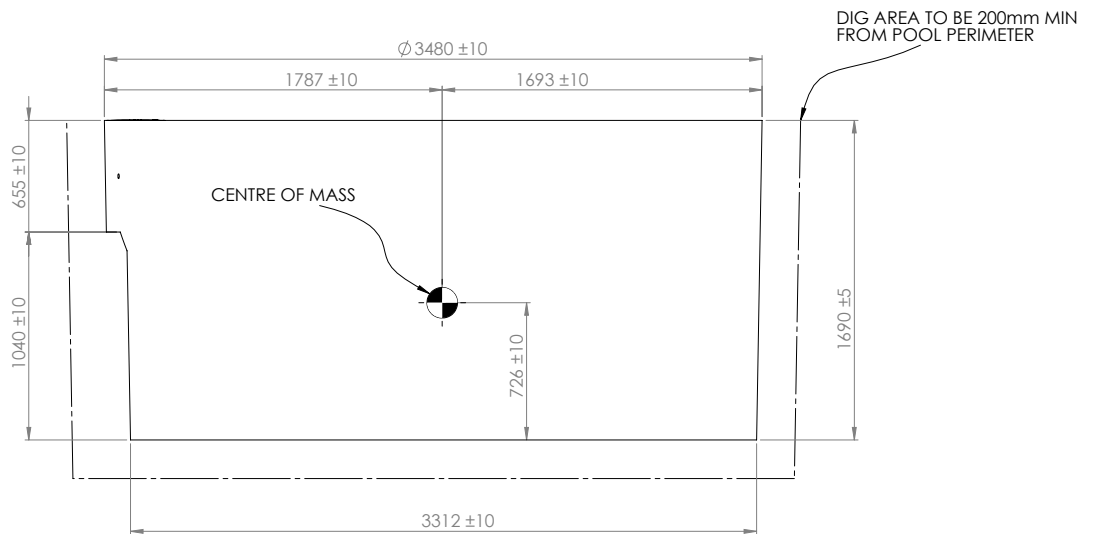

Arena

Highly engineered concrete pool shell

High performance ecoFINISH interior

Spa electrics multi-coloured LED light

Poolrite innoSkim skimmer box

Pre-fitted hydrostatic valve

Two (2) pre-plumbed returns

Aerial View

Side View

Side Section View

Skimmer End View

End View