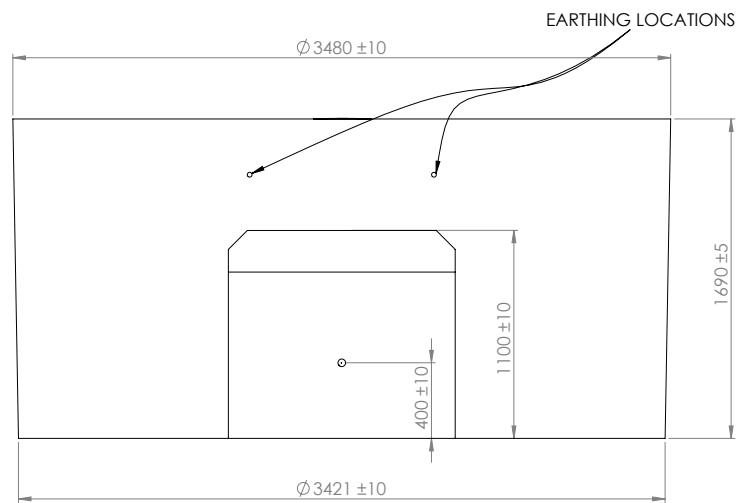

Arena

Highly engineered concrete pool shell

High performance ecoFINISH interior

Spa electrics multi-coloured LED light

Poolrite innoSkim skimmer box

Pre-fitted hydrostatic valve

Two (2) pre-plumbed returns

Aerial View

Side View

Side Section View

Skimmer End View

End View