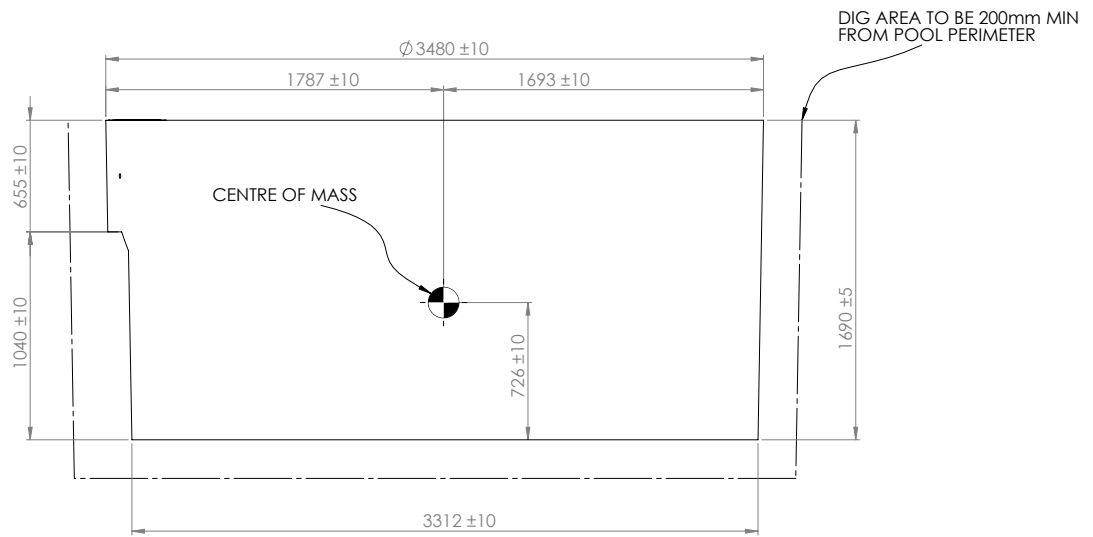

Arena

Highly engineered concrete pool shell

High performance ecoFINISH interior

Spa electrics multi-coloured LED light

Poolrite innoSkim skimmer box

Pre-fitted hydrostatic valve

Two (2) pre-plumbed returns

Aerial View

Side View

Side Section View

Skimmer End View

End View