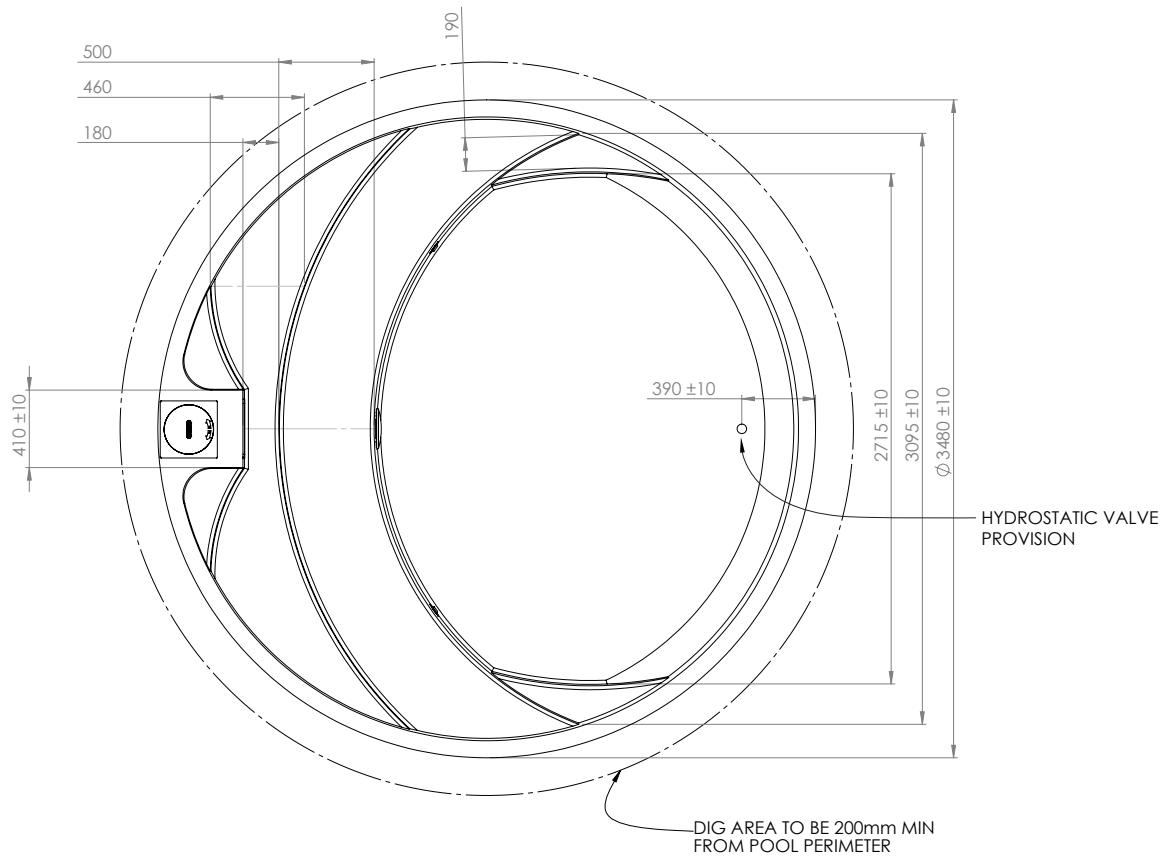

Arena

Highly engineered concrete pool shell

High performance ecoFINISH interior

Spa electrics multi-coloured LED light

Poolrite innoSkim skimmer box

Pre-fitted hydrostatic valve

Two (2) pre-plumbed returns

Aerial View

Side View

Side Section View

Skimmer End View

End View