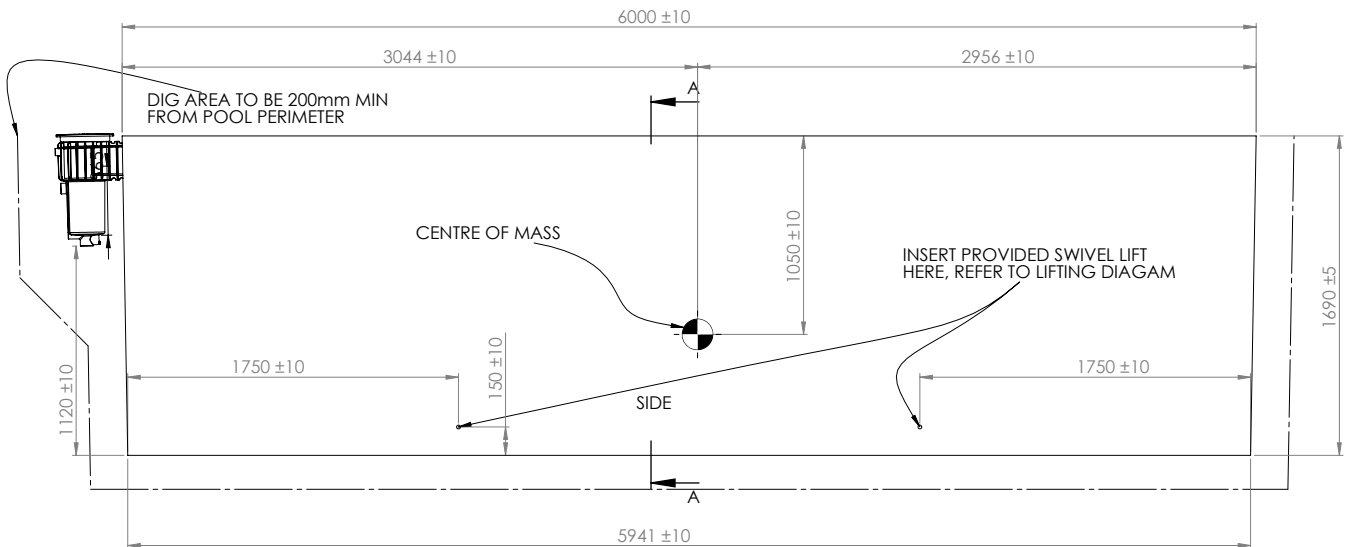

Max

Highly engineered concrete pool shell

High performance ecoFINISH interior

Spa electrics multi-coloured LED light

Poolrite innoSkim skimmer box

Pre-fitted hydrostatic valve

Two (2) pre-plumbed returns

Aerial View

Side View

Side Section View

Skimmer Box Detail