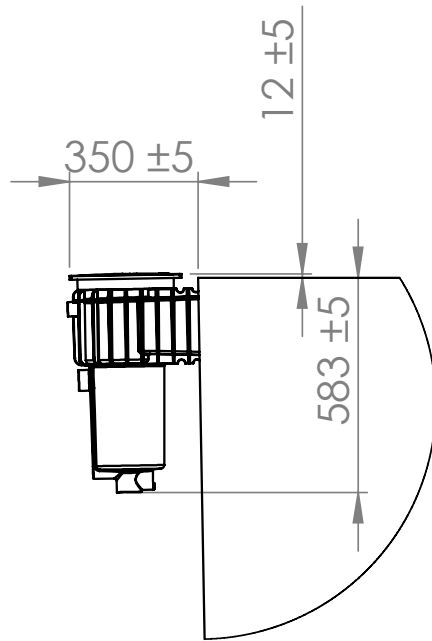

Max

Highly engineered concrete pool shell

High performance ecoFINISH interior

Spa electrics multi-coloured LED light

Poolrite innoSkim skimmer box

Pre-fitted hydrostatic valve

Two (2) pre-plumbed returns

Aerial View

Side View

Side Section View

Skimmer Box Detail