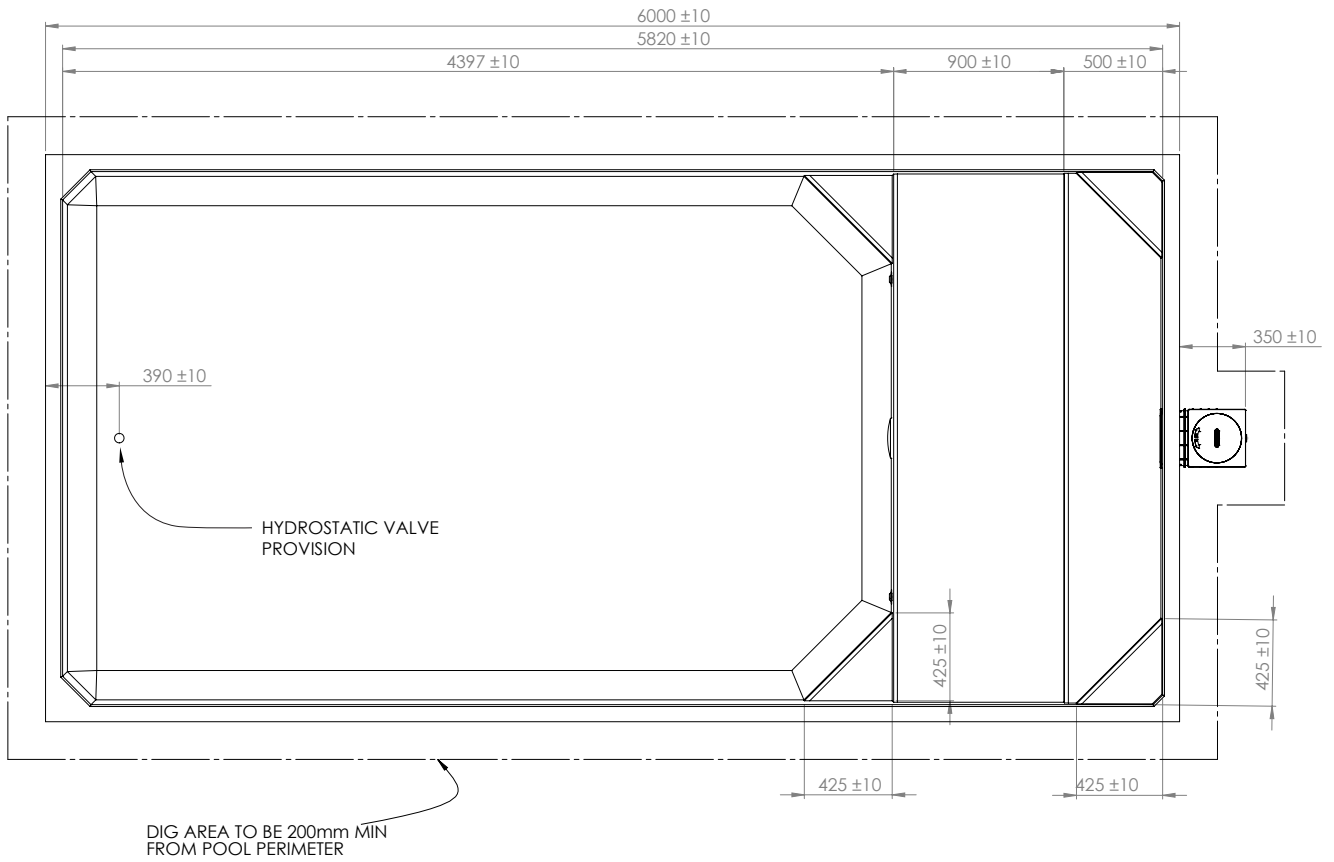

Max

Highly engineered concrete pool shell

High performance ecoFINISH interior

Spa electrics multi-coloured LED light

Poolrite innoSkim skimmer box

Pre-fitted hydrostatic valve

Two (2) pre-plumbed returns

Aerial View

Side View

Side Section View

Skimmer Box Detail