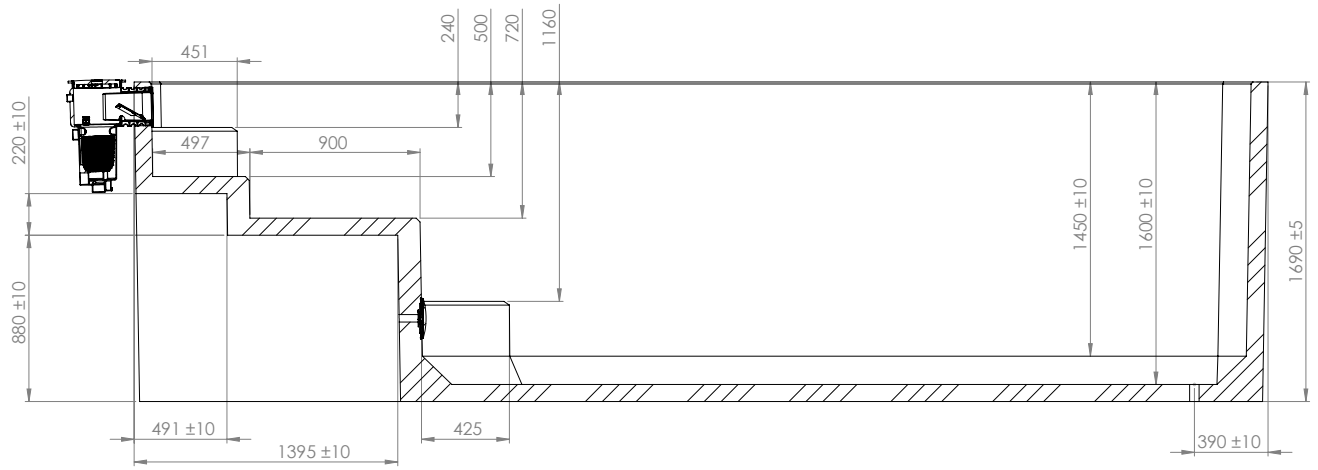

Max

Highly engineered concrete pool shell

High performance ecoFINISH interior

Spa electrics multi-coloured LED light

Poolrite innoSkim skimmer box

Pre-fitted hydrostatic valve

Two (2) pre-plumbed returns

Aerial View

Side View

Side Section View

Skimmer Box Detail