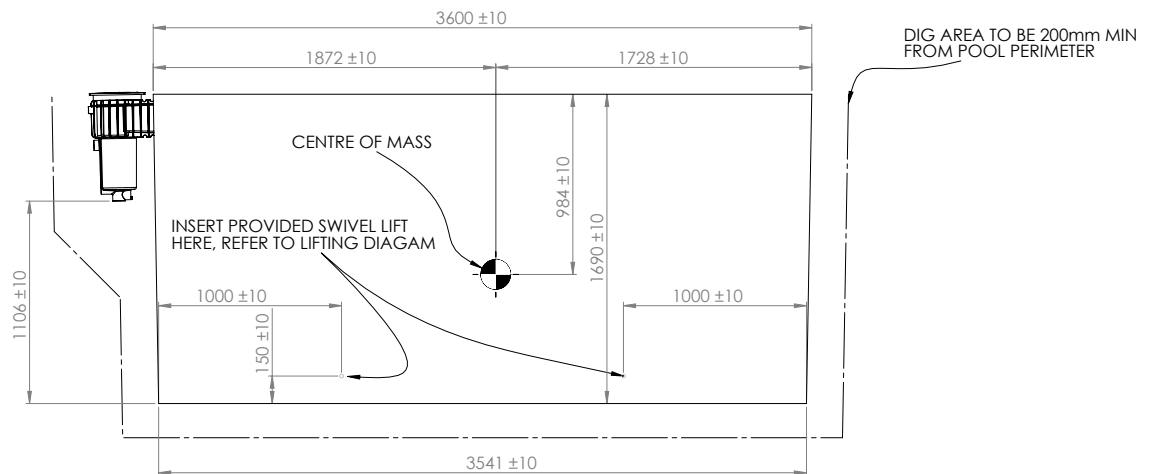

Studio

Highly engineered concrete pool shell

High performance ecoFINISH interior

Spa electrics multi-coloured LED light

Poolrite innoSkim skimmer box

Pre-fitted hydrostatic valve

Two (2) pre-plumbed returns

Aerial View

Side View

Side Section View

Skimmer Box Detail