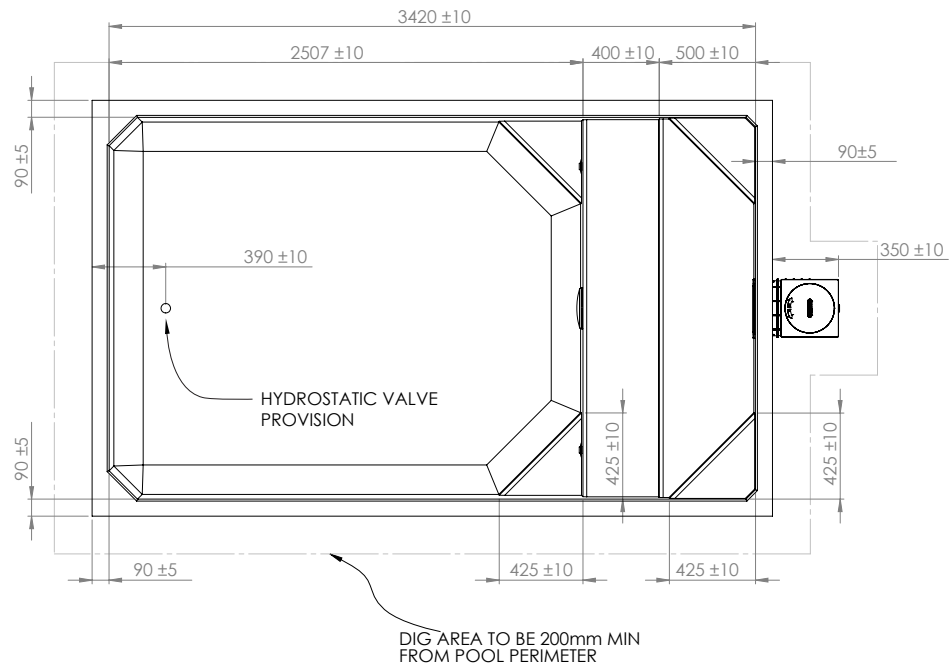

Studio

Highly engineered concrete pool shell

High performance ecoFINISH interior

Spa electrics multi-coloured LED light

Poolrite innoSkim skimmer box

Pre-fitted hydrostatic valve

Two (2) pre-plumbed returns

Aerial View

Side View

Side Section View

Skimmer Box Detail