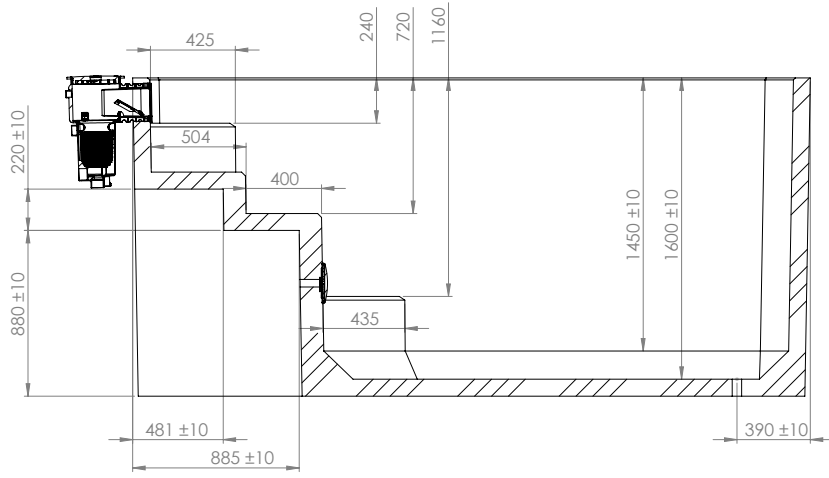

Studio

Highly engineered concrete pool shell

High performance ecoFINISH interior

Spa electrics multi-coloured LED light

Poolrite innoSkim skimmer box

Pre-fitted hydrostatic valve

Two (2) pre-plumbed returns

Aerial View

Side View

Side Section View

Skimmer Box Detail