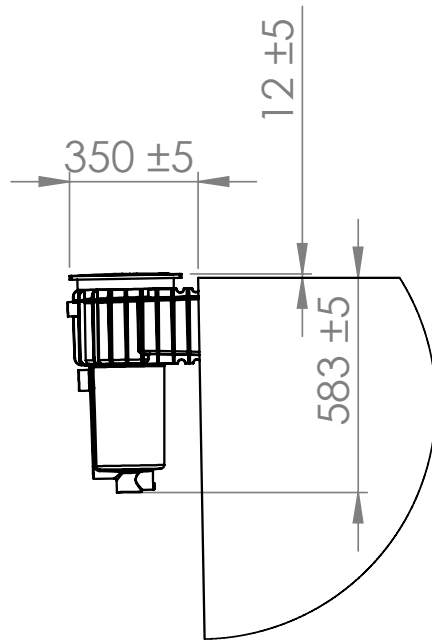

Studio

Highly engineered concrete pool shell

High performance ecoFINISH interior

Spa electrics multi-coloured LED light

Poolrite innoSkim skimmer box

Pre-fitted hydrostatic valve

Two (2) pre-plumbed returns

Aerial View

Side View

Side Section View

Skimmer Box Detail