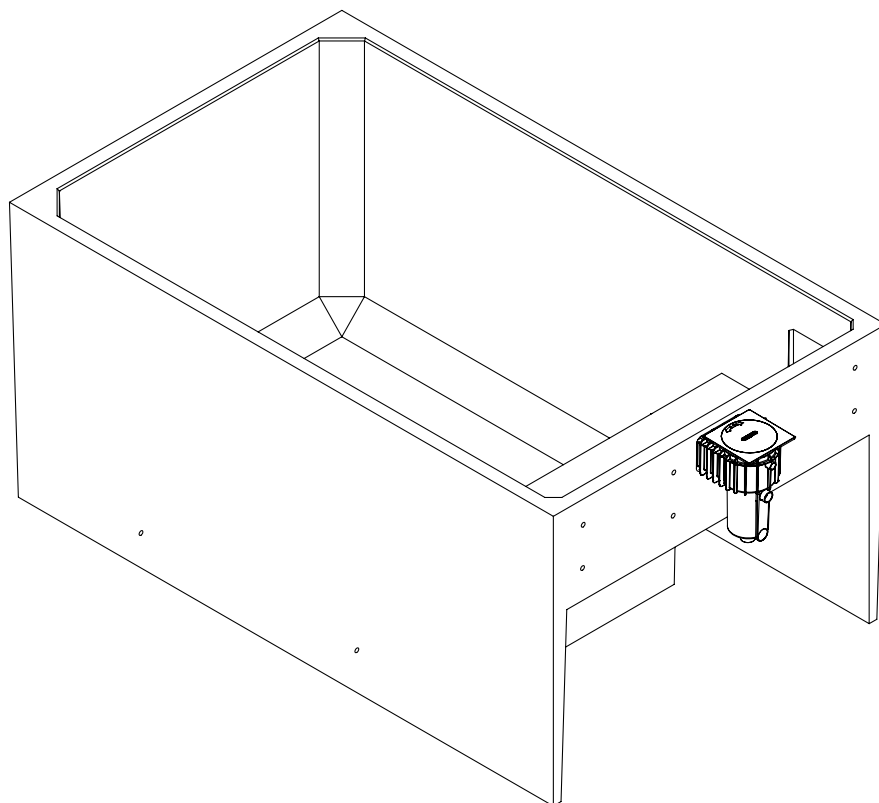

Studio

Highly engineered concrete pool shell

High performance ecoFINISH interior

Spa electrics multi-coloured LED light

Poolrite innoSkim skimmer box

Pre-fitted hydrostatic valve

Two (2) pre-plumbed returns

Aerial View

Side View

Side Section View

Skimmer Box Detail